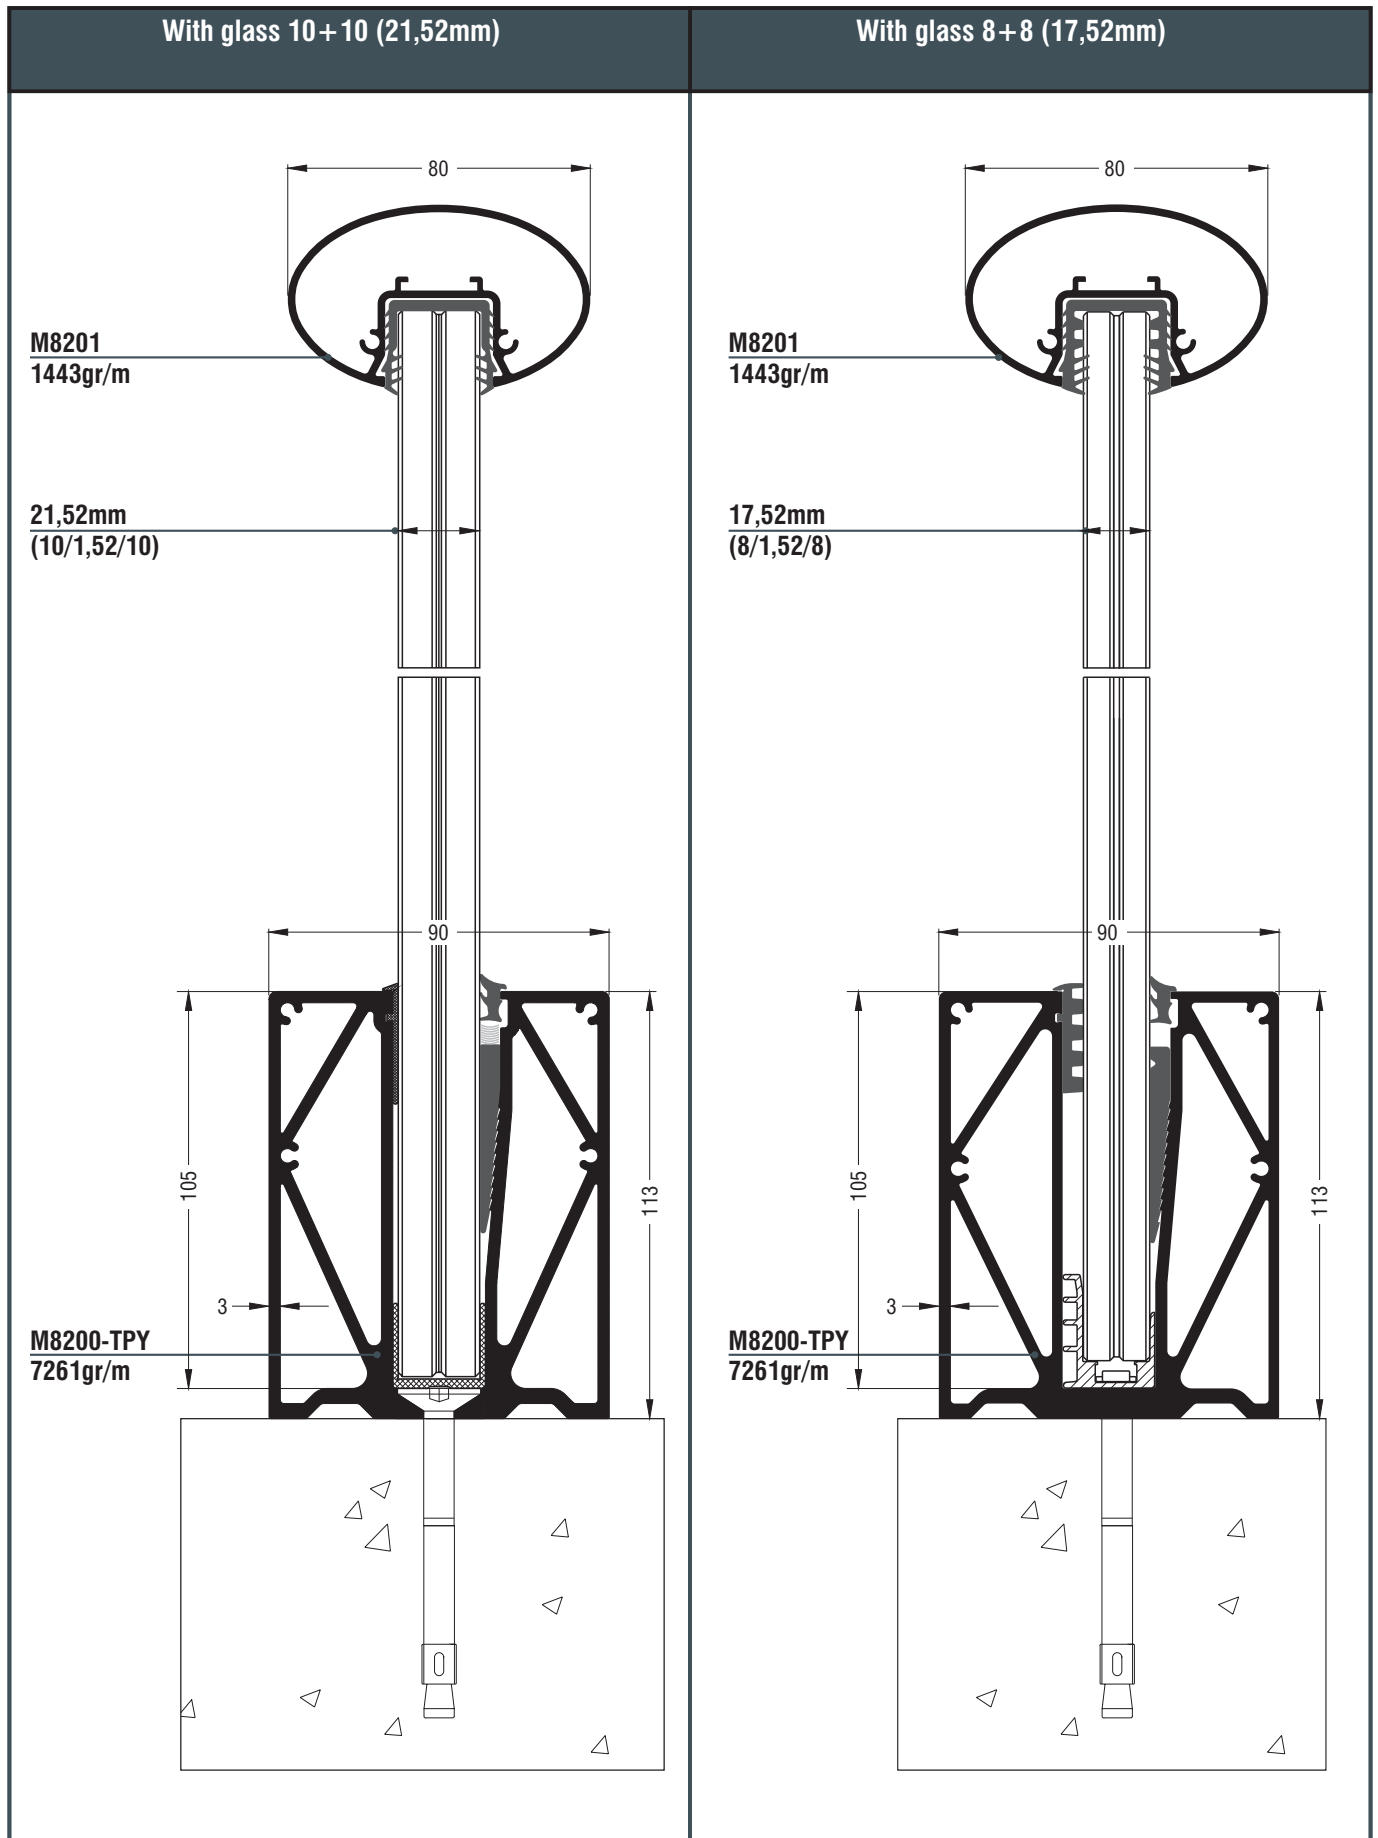

Zervos

ALU AND MORE

ALUMINIUM

■ M8200

ALUMINIUM

Top mount system

■ **M8200**

■ GLASS PANEL SUPPORT SYSTEM

Top mount system

ALUMINIUM

Sidemount system for
finished floor

■ M8200

■ GLASS PANEL SUPPORT SYSTEM

Sidemount system for finished floor

ALUMINIUM

Sidemount system for **semi-finished** floor

■ **M8200**

■ GLASS PANEL SUPPORT SYSTEM

Sidemount system for semi-finished floor