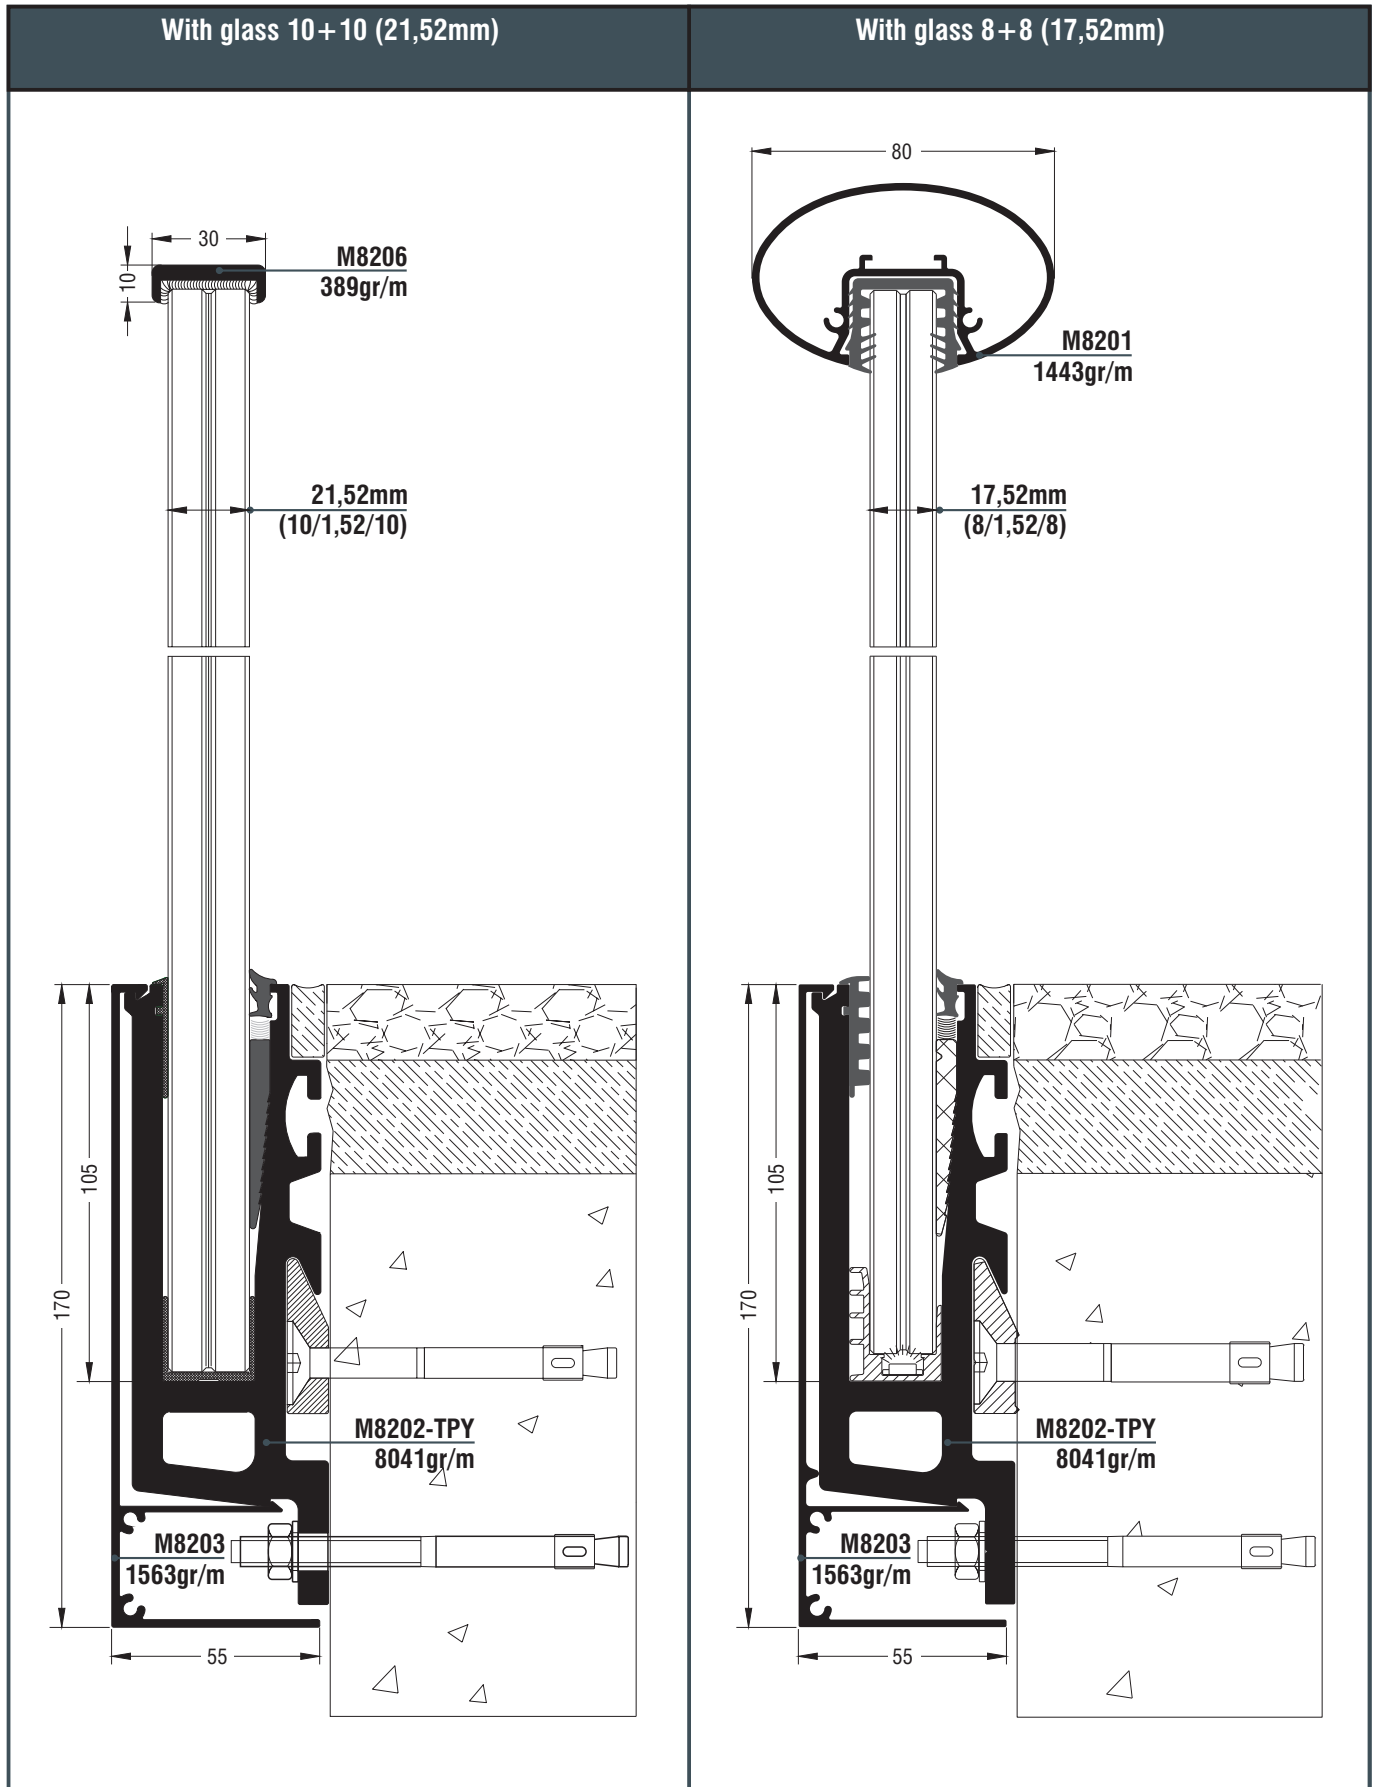

Zervos

ALU AND MORE

ALUMINIUM

■ M8200

ALUMINIUM

Top mount system

■ **M8200**

■ GLASS PANEL SUPPORT SYSTEM

Top mount system

ALUMINIUM

Sidemount system for
finished floor

■ M8200

■ GLASS PANEL SUPPORT SYSTEM

Sidemount system for finished floor

ALUMINIUM

Sidemount system for **semi-finished** floor

■ **M8200**

■ GLASS PANEL SUPPORT SYSTEM

Sidemount system for semi-finished floor